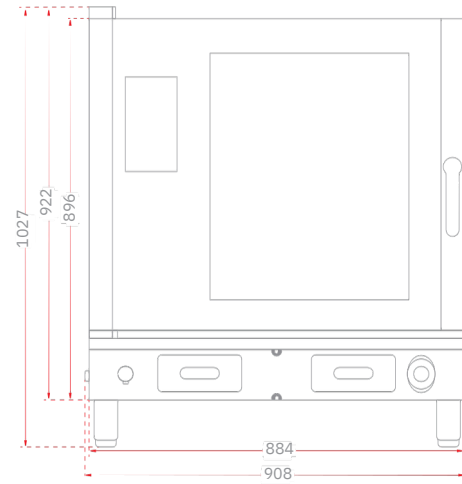

Min. power cable section 5G2,5 mmq (H07RN-F)

Protection class IPX4 **Drain pipe internal diameter** 32mm

Chimney tube external diameter 60mm

Operating temperature range 30°C to 260°C

Ideal inlet water pressure: 2-3 bar

Water hardness <8°d (german degrees)

Water connection Inlet hose supply with ½" connection

Packed weight 207,7Kg **Weight without packaging** 160,4Kg

Oven dimensions (WxDxH) 908 x 1080 x 922 mm

Packed dimensions (WxDxH) 985 x 1160 x 1065 mm

Water hardness <8°d (german degrees)

Water connection Inlet hose supply with ½" connection

Packed weight 251,6Kg **Weight without packaging** 197,6Kg

Oven dimensions (WxDxH) 908 x 1080 x 1224 mm

Packed dimensions (WxDxH) 985 x 1160 x 1365 mm