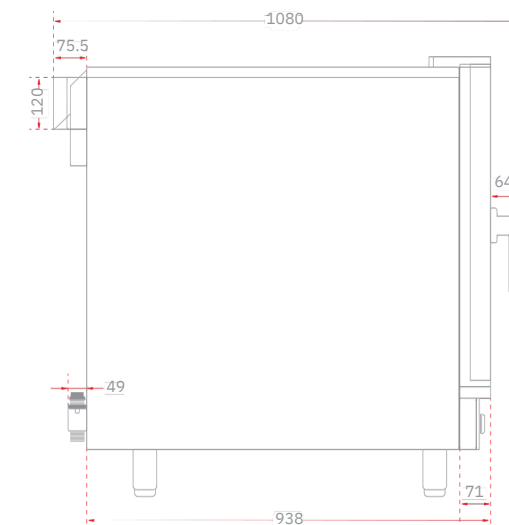

Min. power cable section 5G2,5 mmq (H07RN-F)

Protection class IPX4 **Drain pipe internal diameter** 32mm

Chimney tube external diameter 60mm

Operating temperature range 30°C to 260°C

Ideal inlet water pressure: 2-3 bar

Water hardness <8°d (german degrees)

Water connection Inlet hose supply with ½" connection

Packed weight 207,7Kg **Weight without packaging** 160,4Kg

Oven dimensions (WxDxH) 908 x 1080 x 922 mm

Packed dimensions (WxDxH) 985 x 1160 x 1065 mm

Water hardness <8°d (german degrees)

Water connection Inlet hose supply with ½" connection

Packed weight 251,6Kg **Weight without packaging** 197,6Kg

Oven dimensions (WxDxH) 908 x 1080 x 1224 mm

Packed dimensions (WxDxH) 985 x 1160 x 1365 mm