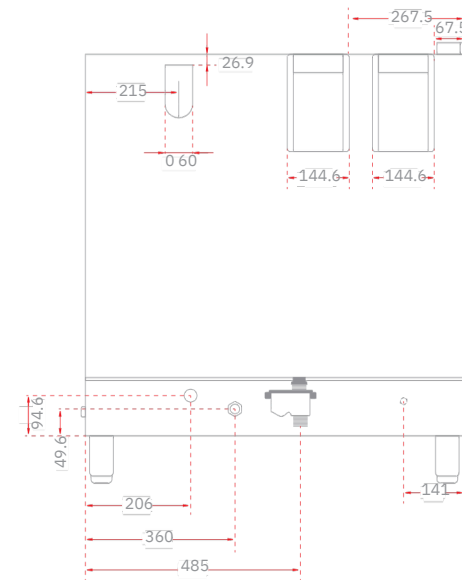

Min. power cable section 5G2,5 mmq (H07RN-F)

Protection class IPX4 **Drain pipe internal diameter** 32mm

Chimney tube external diameter 60mm

Operating temperature range 30°C to 260°C

Ideal inlet water pressure: 2-3 bar

Water hardness <8°d (german degrees)

Water connection Inlet hose supply with ½" connection

Packed weight 207,7Kg **Weight without packaging** 160,4Kg

Oven dimensions (WxDxH) 908 x 1080 x 922 mm

Packed dimensions (WxDxH) 985 x 1160 x 1065 mm

Water hardness <8°d (german degrees)

Water connection Inlet hose supply with ½" connection

Packed weight 251,6Kg **Weight without packaging** 197,6Kg

Oven dimensions (WxDxH) 908 x 1080 x 1224 mm

Packed dimensions (WxDxH) 985 x 1160 x 1365 mm