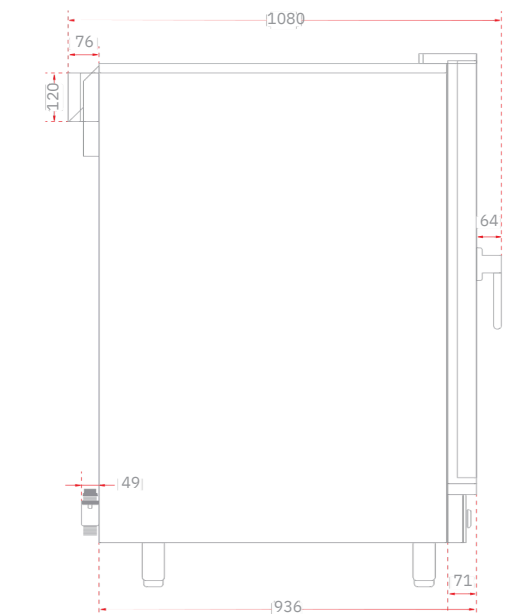

Min. power cable section 5G2,5 mmq (H07RN-F)

Protection class IPX4 **Drain pipe internal diameter** 32mm

Chimney tube external diameter 60mm

Operating temperature range 30°C to 260°C

Ideal inlet water pressure: 2-3 bar

Water hardness <8°d (german degrees)

Water connection Inlet hose supply with ½" connection

Packed weight 207,7Kg **Weight without packaging** 160,4Kg

Oven dimensions (WxDxH) 908 x 1080 x 922 mm

Packed dimensions (WxDxH) 985 x 1160 x 1065 mm

Water hardness <8°d (german degrees)

Water connection Inlet hose supply with ½" connection

Packed weight 251,6Kg **Weight without packaging** 197,6Kg

Oven dimensions (WxDxH) 908 x 1080 x 1224 mm

Packed dimensions (WxDxH) 985 x 1160 x 1365 mm