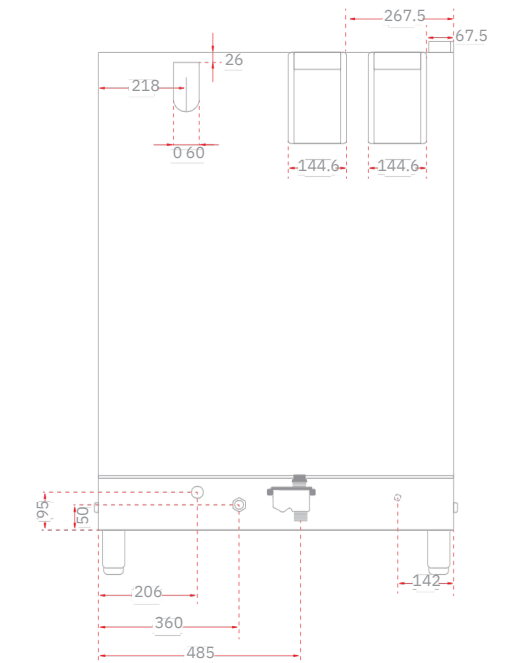

Min. power cable section 5G2,5 mmq (H07RN-F)

Protection class IPX4 **Drain pipe internal diameter** 32mm

Chimney tube external diameter 60mm

Operating temperature range 30°C to 260°C

Ideal inlet water pressure: 2-3 bar

Water hardness <8°d (german degrees)

Water connection Inlet hose supply with ½" connection

Packed weight 207,7Kg **Weight without packaging** 160,4Kg

Oven dimensions (WxDxH) 908 x 1080 x 922 mm

Packed dimensions (WxDxH) 985 x 1160 x 1065 mm

Water hardness <8°d (german degrees)

Water connection Inlet hose supply with ½" connection

Packed weight 251,6Kg **Weight without packaging** 197,6Kg

Oven dimensions (WxDxH) 908 x 1080 x 1224 mm

Packed dimensions (WxDxH) 985 x 1160 x 1365 mm