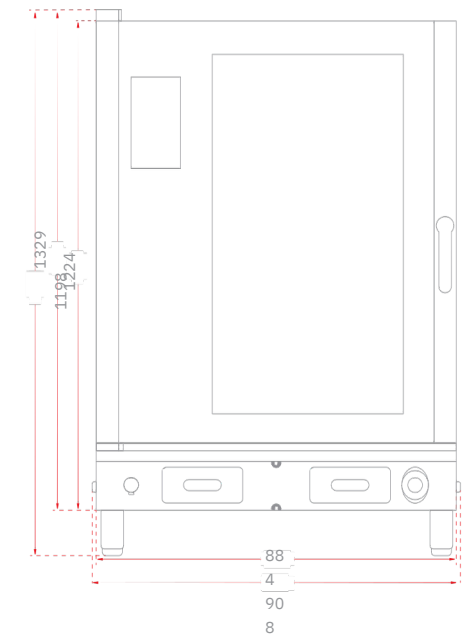

Water hardness <8°d (german degrees)

Water connection Inlet hose supply with ½" connection

Packed weight 207,7Kg **Weight without packaging** 160,4Kg

Oven dimensions (WxDxH) 908 x 1080 x 922 mm

Packed dimensions (WxDxH) 985 x 1160 x 1065 mm

Min. power cable section 5G2,5 mmq (H07RN-F)

Protection class IPX4 **Drain pipe internal diameter** 32mm

Chimney tube external diameter 60mm

Operating temperature range 30°C to 260°C

Ideal inlet water pressure: 2-3 bar

Water hardness <8°d (german degrees)

Water connection Inlet hose supply with ½" connection

Packed weight 251,6Kg **Weight without packaging** 197,6Kg

Oven dimensions (WxDxH) 908 x 1080 x 1224 mm

Packed dimensions (WxDxH) 985 x 1160 x 1365 mm